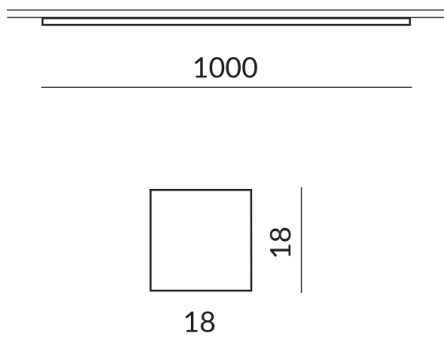

CRI 93

Safety class

1

Ingress protection

IP20

Weight

0.29 kg

Information on operating LED lights