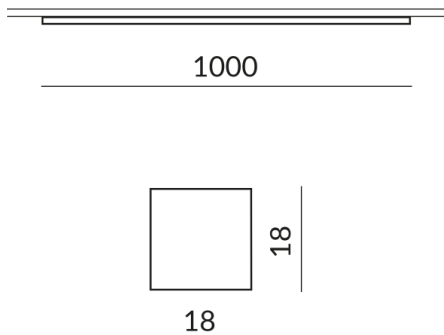

1

Ingress protection

IP20

Weight

0.29 kg

Design

Dirk Wortmeyer

Information on operating LED lights