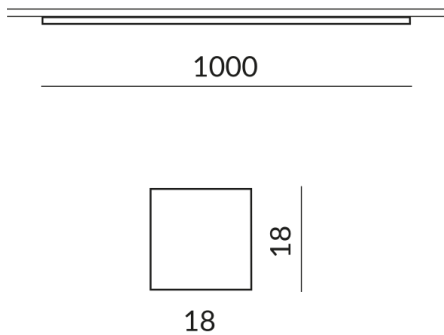

Length
1000mm

Technical specifications

Body color
painted black

Primary connection voltage
230 Volt

Dimmable
Phasenabschnitt (C)

Input power
20 Watt

Light color
2700 K

Option
Optional 3000k

LED luminous flux
2000 lm

Color rendering index
CRI 93

Safety class
1

Ingress protection
IP20

Weight
0.29 kg

Design
Dirk Wortmeyer

Information on operating LED lights

Thank you for choosing our LED lights.