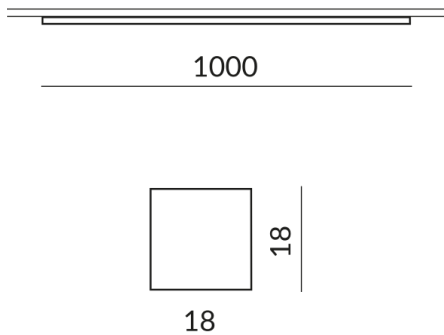

1000mm

Technical specifications

Body color

matt chrome-plated / painted

Primary connection voltage

230 Volt

Dimmable

Phasenabschnitt (C)

Input power

20 Watt

Light color

2700 K

Option

Optional 3000k

LED luminous flux

2000 lm