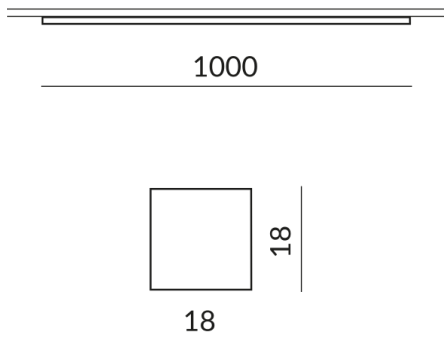

Angle

70°

Light Color

2.700K

Length

1000mm

Technical specifications

Body color

1

Ingress protection

IP20

Weight

0.29 kg

Design

Dirk Wortmeyer

Information on operating LED lights