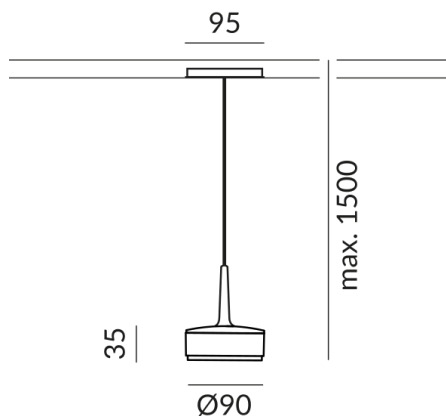

## Technical specifications

|                                   |                     |
|-----------------------------------|---------------------|
| <b>Body color</b>                 | Painted white       |
| <b>Primary connection voltage</b> | 230 Volt            |
| <b>Dimmable</b>                   | Phasenabschnitt (C) |
| <b>Input power</b>                | 10 Watt             |
| <b>Light color</b>                | 2700 K              |
| <b>LED luminous flux</b>          | 800 lm              |
| <b>Color rendering index</b>      | CRI 90              |
| <b>Safety class</b>               | 2                   |
| <b>Ingress protection</b>         | IP20                |
| <b>Weight</b>                     | 0.43 kg             |