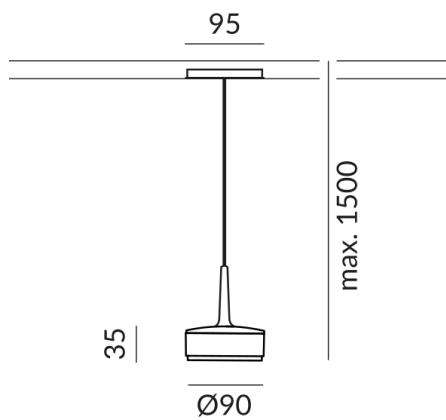

Technical specifications

Body color
painted white

Primary connection voltage
230 Volt

Dimmable
Phasenabschnitt (C)

Input power
10 Watt

Light color
2700 K

LED luminous flux
800 lm

Color rendering index
CRI 90

Safety class
2

Ingress protection
IP20

Weight
0.43 kg