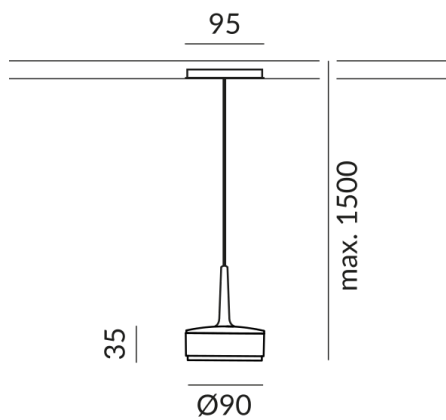

Phasenabschnitt (C)

Input power

10 Watt

Light color

2700 K

LED luminous flux

800 lm

Color rendering index

CRI 90

Safety class

2

Ingress protection

IP20

Weight

0.43 kg

Information on operating LED lights