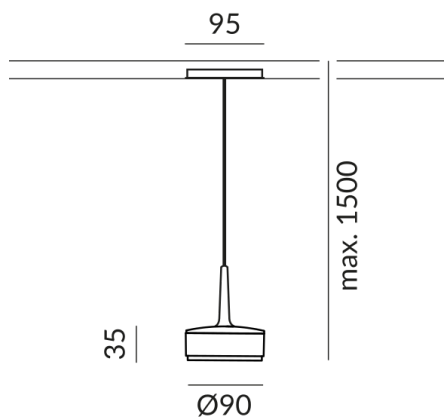

TUTO II pendant lights

TUTO II ALL-IN

714260wg
LED
Dimmable
€279.00

Available, delivery time: 7 days

Body Color
outside white, inside gold

Systems
ALL-IN 230V track

Angle
110°

Technical specifications

Body color
outside white, inside gold

Primary connection voltage
230 Volt

Dimmable
Phasenabschnitt (C)

Input power
10 Watt

Light color
2700 K

LED luminous flux
800 lm

Color rendering index
CRI 90

Safety class
2