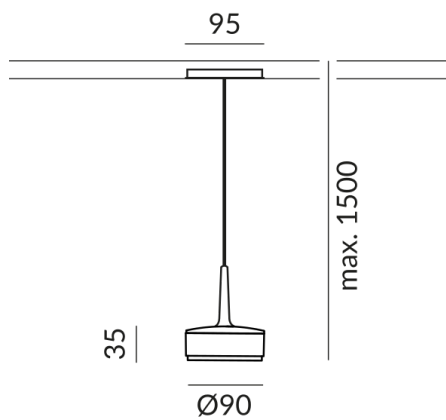

TUTO II pendant lights

TUTO II ALL-IN

714260sw
LED
Dimmable
€259.00

Available, delivery time: 7 days

Body Color
painted black

Systems
ALL-IN 230V track

Angle
110°

Technical specifications

Body color
painted black

Primary connection voltage
230 Volt

Dimmable
Phasenabschnitt (C)

Input power
10 Watt

Light color
2700 K

LED luminous flux
800 lm

Color rendering index
CRI 90

Safety class
2