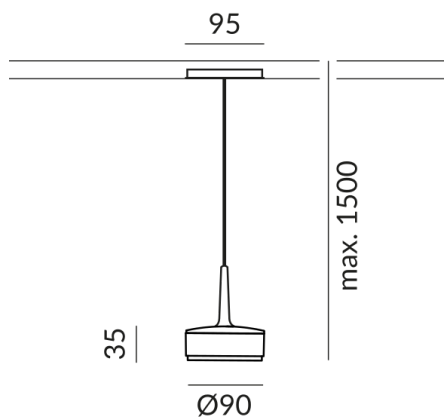

Phasenabschnitt (C)

Input power

10 Watt

Light color

2700 K

LED luminous flux

800 lm

Color rendering index

CRI 90

Safety class

2

Ingress protection

IP20

Weight

0.43 kg

Information on operating LED lights