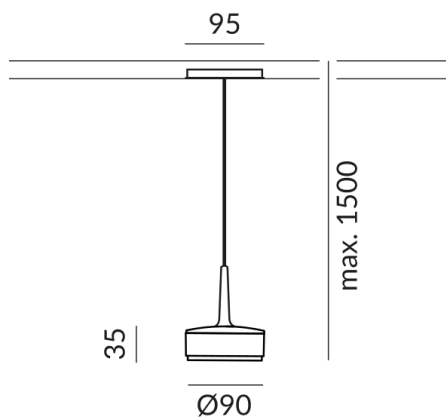

TUTO II pendant lights

TUTO II ALL-IN

714260gr
LED
Dimmable
€259.00

Available, delivery time: 7 days

Body Color
painted grey

Systems
ALL-IN 230V track

Angle
110°

Technical specifications

Body color
painted grey

Primary connection voltage
230 Volt

Dimmable
Phasenabschnitt (C)

Input power
10 Watt

Light color
2700 K

LED luminous flux
800 lm

Color rendering index
CRI 90

Safety class
2