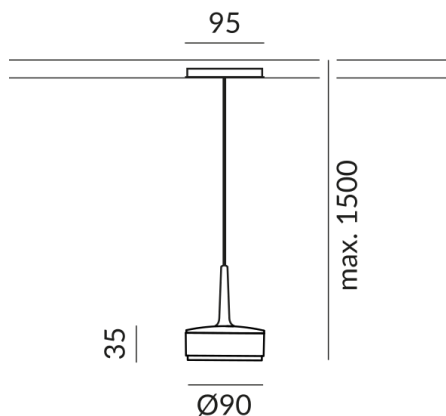

Technical specifications

Body color

painted grey

Primary connection voltage

230 Volt

Dimmable

Phasenabschnitt (C)

Input power

10 Watt

Light color

2700 K

LED luminous flux

800 lm

Color rendering index

CRI 90

Safety class

2

Ingress protection

IP20

Weight

0.43 kg

Information on operating LED lights

Thank you for choosing our LED lights.

To ensure the best possible performance and longevity of your new lighting, please observe the following instructions:

1. When operating LED lights, visible, brief changes in light may occur due to voltage changes in the mains. This does not constitute a defect in the light.
2. For dimming LED lights. Not all LED lamps are compatible with all dimmers. Please check compatibility before installation. Incompatibility does not constitute a defect in the luminaire.