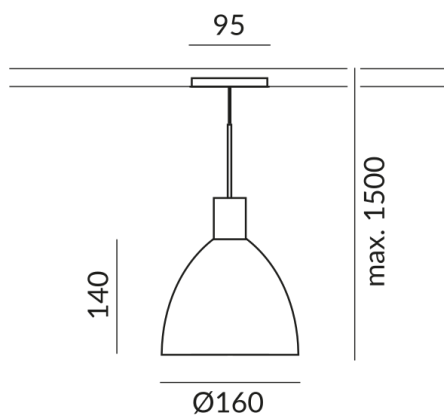

Light Color

2.700K

Technical specifications

Body color

chrome

Shade color

white, texture

Primary connection voltage