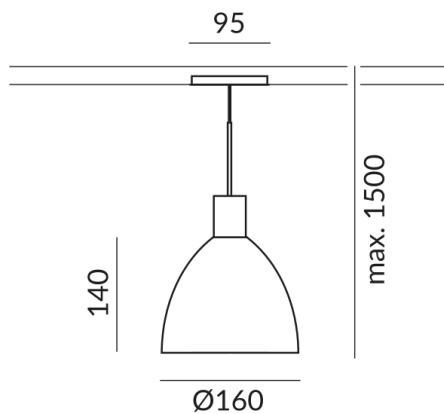

Bulb Type
AC-LED

Light Color
2.700K

Technical specifications

Body color
painted black

Shade color
black, inside gold

Primary connection voltage
230 Volt

Dimmable
Phasenabschnitt (C)

Input power
019d53f2cc1d72b79e312ffaacfcc33
Watt