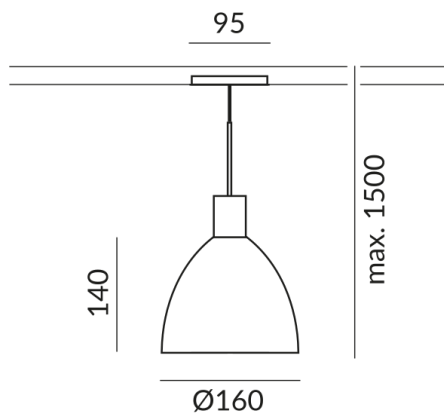

Bulb Type
AC-LED

Light Color
2.700K

Technical specifications

Body color
matt chrome-plated / painted

Shade color
black, inside gold

Primary connection voltage
230 Volt

Dimmable
Phasenabschnitt (C)

Input power
8 Watt

Light color
2700 K

Option
Optional 3000k

LED luminous flux
650 lm

Color rendering index
CRI 90

Safety class
2

Ingress protection
IP20

**Weight**

0.67 kg