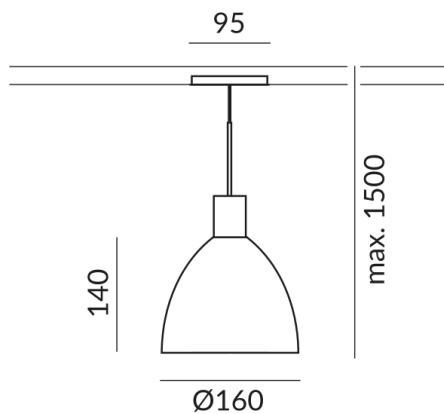

Bulb Type
AC-LED

Light Color
2.700K

Technical specifications

Body color
matt chrome-plated / painted

Shade color
black, inside gold

Primary connection voltage
230 Volt

Dimmable
Phasenabschnitt (C)

Input power
019d53f2cc1d72b79e312ffaacfcc33
Watt