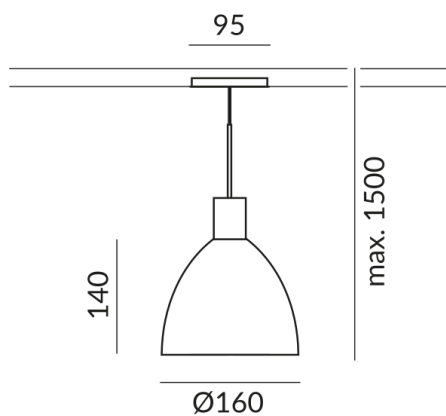

## Technical specifications

**Body color**  
matt chrome-plated / painted

**Shade color**  
black, inside gold

**Primary connection voltage**  
230 Volt

**Dimmable**  
Phasenabschnitt (C)

**Input power**  
8 Watt