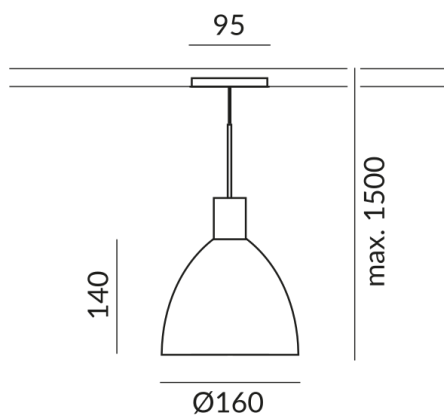

Light Color

2.700K

Technical specifications

Body color

chrome

Shade color

black, inside gold

Primary connection voltage

230 Volt

Dimmable

Phasenabschnitt (C)

Input power

8 Watt

Light color

2700 K

Option

Optional 3000k

LED luminous flux

650 lm

Color rendering index

CRI 90

Safety class

2

Ingress protection