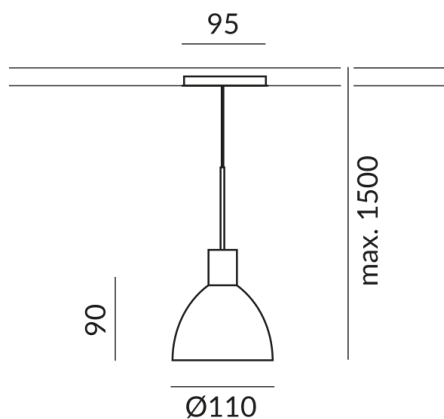

Light Color

2.700K

Technical specifications

Body color

chrome

Shade color

white, texture

Primary connection voltage