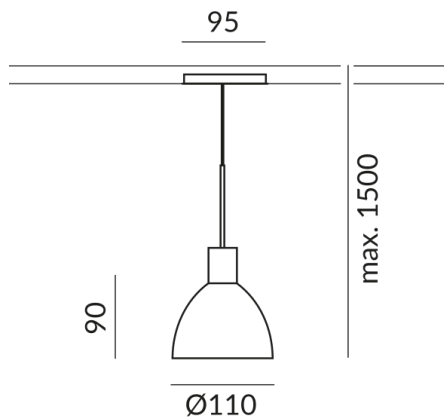

Technical specifications

Body color
painted black

Shade color
crystal clear

Primary connection voltage
230 Volt

Dimmable
Phasenabschnitt (C)

Input power
8 Watt

Light color
2700 K

Option
Optional 3000k

LED luminous flux
650 lm

Color rendering index
CRI 90

Safety class
2

Ingress protection
IP20