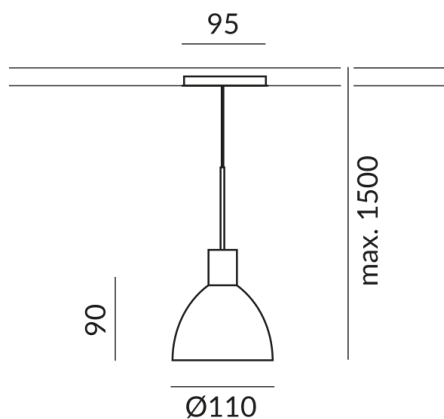

Light Color

2.700K

Technical specifications

Body color

chrome

Shade color

crystal clear

Primary connection voltage

230 Volt

Dimmable

Phasenabschnitt (C)

Input power

8 Watt

Light color

2700 K

Option

Optional 3000k

LED luminous flux

650 lm

Color rendering index

CRI 90

Safety class

2

Ingress protection