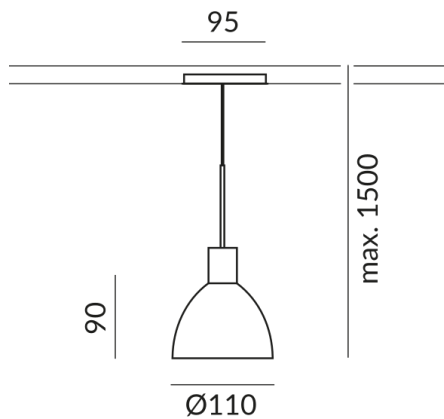

Technical specifications

Body color

painted black

Shade color

blue magenta

Primary connection voltage

230 Volt

Dimmable

Phasenabschnitt (C)

Input power

8 Watt

Light color

2700 K

Option

Optional 3000k

LED luminous flux

650 lm

Color rendering index

CRI 90

Safety class

2

Ingress protection

IP20