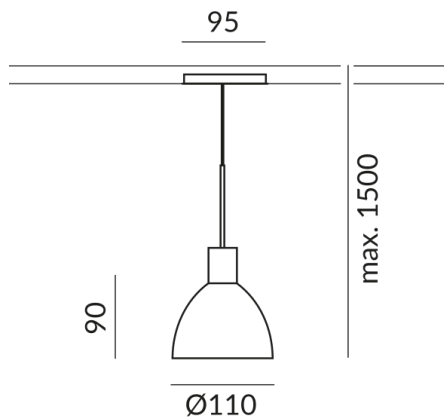

Bulb Type
AC-LED

Light Color
2.700K

Technical specifications

Body color
painted black

Shade color
orange yellow

Primary connection voltage
230 Volt

Dimmable
Phasenabschnitt (C)

Input power
019d53f2cc1d72b79e312ffaacfcc33
Watt