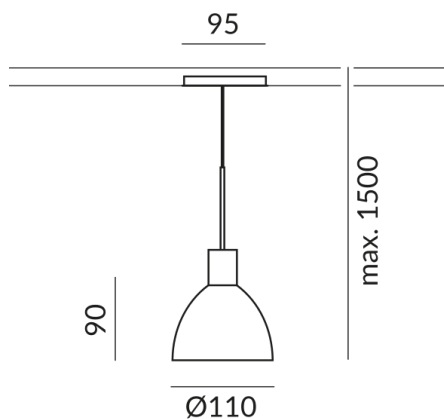

IP20

Weight

0.59 kg

Design

BRUCK Werksdesign

Information on operating LED lights

Thank you for choosing our LED lights.

To ensure the best possible performance and longevity of your new lighting, please observe the following instructions: