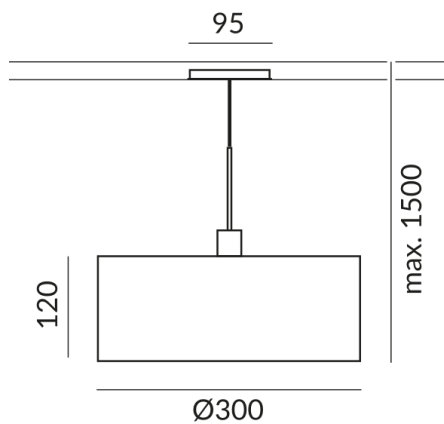

Bulb Type

AC-LED

Technical specifications

Body color

matt chrome-plated / painted

Shade color

walnut

Primary connection voltage

230 Volt

Dimmable

Phasenabschnitt (C)

Input power

10 Watt

Light color

2700 K

Option

Optional 3000k

LED luminous flux

800 lm

Color rendering index

CRI 90

Safety class

2

Ingress protection

IP20