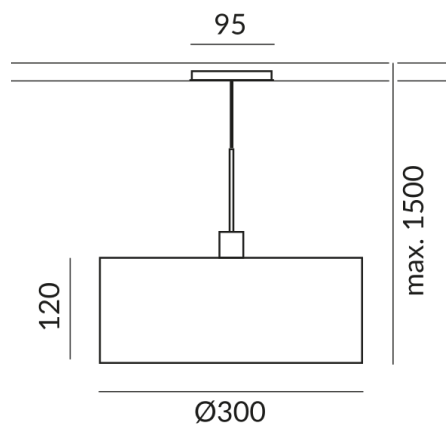

Light Color

2.700K

Technical specifications

Body color

chrome

Shade color

oak

Primary connection voltage

230 Volt

Dimmable

Phasenabschnitt (C)

Input power

10 Watt

Light color

2700 K

Option

Optional 3000k

LED luminous flux

800 lm

Color rendering index

CRI 90

Safety class