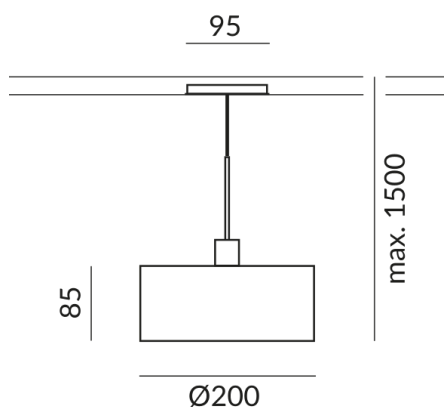

walnut

Primary connection voltage

230 Volt

Dimmable

Phasenabschnitt (C)

Input power

10 Watt

Light color

2700 K

Option

Optional 3000k

LED luminous flux

800 lm

Color rendering index

CRI 90

Safety class