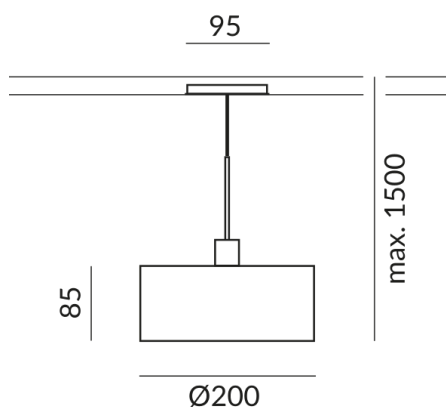

walnut

Primary connection voltage

230 Volt

Dimmable

Phasenabschnitt (C)

Input power

10 Watt

Light color

2700 K

Option

Optional 3000k

LED luminous flux

800 lm

Color rendering index

CRI 90

Safety class