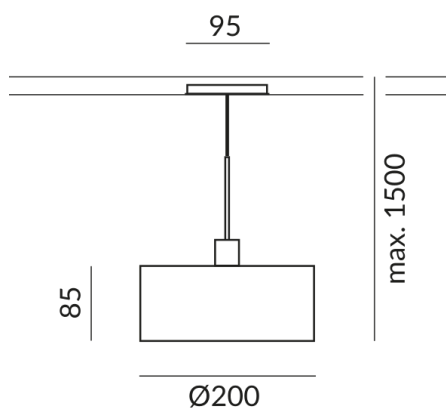

2700 K

Option

Optional 3000k

LED luminous flux

800 lm

Color rendering index

CRI 90

Safety class