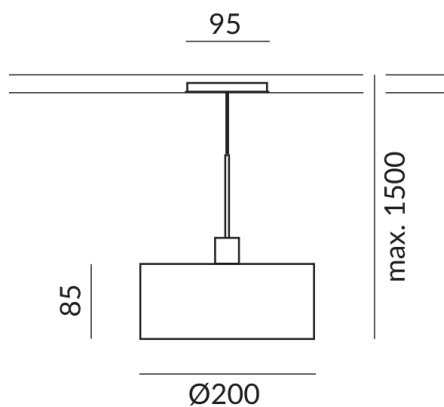

2700 K

Option

Optional 3000k

LED luminous flux

800 lm

Color rendering index

CRI 90

Safety class