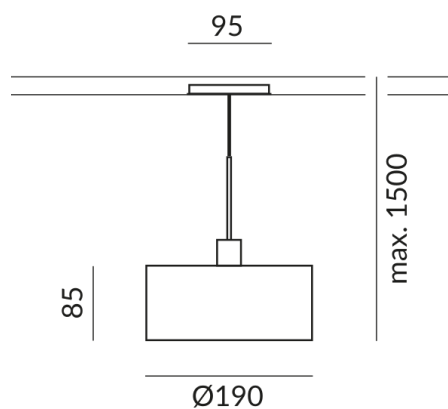

Technical specifications

Body color

chrome

Shade color

white, texture

Primary connection voltage

230 Volt

Dimmable

Phasenabschnitt (C)

Input power

10 Watt

Light color

2700 K

Option

Optional 3000k

LED luminous flux

800 lm

Color rendering index

CRI 90

Safety class