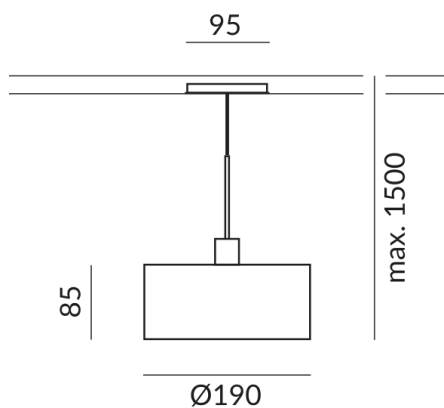

## pendant lights

CANTARA GLASS 190 ALL-IN

714116mcgy  
LED  
Dimmable  
€619.00

Available, delivery time: 7 days

**Body Color**  
matt chrome-plated / painted

**Diameter**  
190mm

**Systems**  
ALL-IN 230V track

## Technical specifications

**Body color**  
matt chrome-plated / painted

**Shade color**  
white, inside gold

**Primary connection voltage**  
230 Volt

**Dimmable**  
Phasenabschnitt (C)

**Input power**  
10 Watt

**Light color**  
2700 K

**Option**  
Optional 3000k

**LED luminous flux**  
800 lm

**Color rendering index**  
CRI 90

**Safety class**  
2

**Ingress protection**

IP20

**Weight**