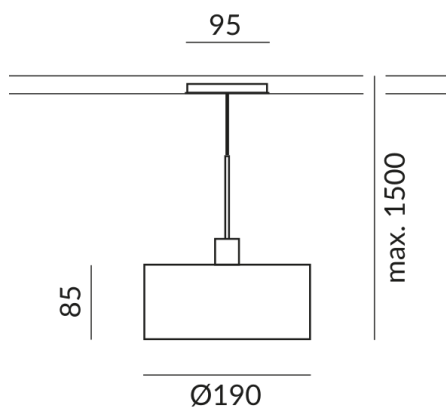

Ingress protection

IP20