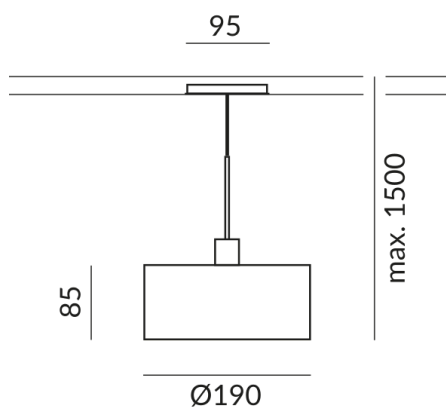

CANTARA GLASS pendant lights

CANTARA GLASS 190 ALL-IN, 10W, PC2,
2700K, glass black gold

714114sw
LED
Dimmable
€619.00

Available, delivery time: 7 days

Body Color
painted black

Diameter
190mm

Systems
ALL-IN 230V track

Shade Color
black, inside gold

Bulb Type
AC-LED

Light Color
2.700K

Assortment Status
Catalog item

Technical specifications

Body color
painted black

Shade color
black, inside gold

Primary connection voltage
230 Volt

Dimmable
Phasenabschnitt (C)

Input power
10 Watt

Light color
2700 K

Option
Optional 3000k

LED luminous flux
800 lm

Color rendering index

CRI 90

Safety class

2

Ingress protection

IP20

Weight

1.2 kg

Design

BRUCK Werksdesign

Information on operating LED lights