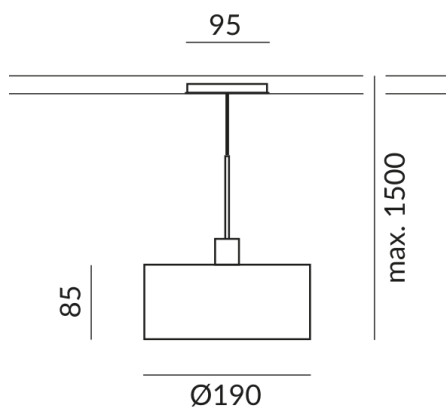

Technical specifications

Body color

painted black

Shade color

black, inside gold

Primary connection voltage

230 Volt

Dimmable

Phasenabschnitt (C)

Input power

10 Watt

Light color

2700 K

Option

Optional 3000k

LED luminous flux

800 lm

Color rendering index

CRI 90

Safety class

2