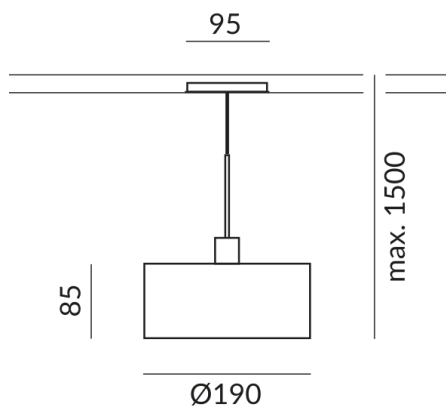

Technical specifications

Body color

chrome

Shade color

black, inside gold

Primary connection voltage

230 Volt

Dimmable

Phasenabschnitt (C)

Input power

10 Watt

Light color

2700 K

Option

Optional 3000k

LED luminous flux

800 lm

Color rendering index

CRI 90

Safety class