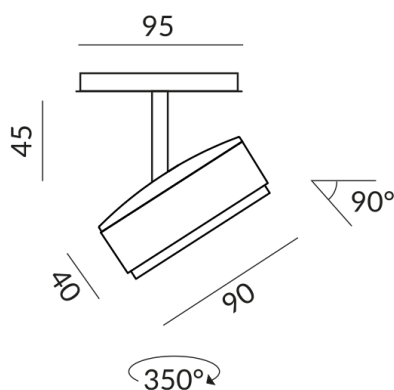

TUTO II spotlights

TUTO II SPOT 110° ALL-IN

714093ws
LED
Dimmable
€229.00

Available, delivery time: 7 days

Body Color
painted white

Angle
110°

Systems
ALL-IN 230V track

Technical specifications

Body color
painted white

Primary connection voltage
230 Volt

Dimmable
Phasenabschnitt (C)

Input power
10 Watt

Light color
2700 K

LED luminous flux
800 lm

Color rendering index
CRI 90

Safety class
2