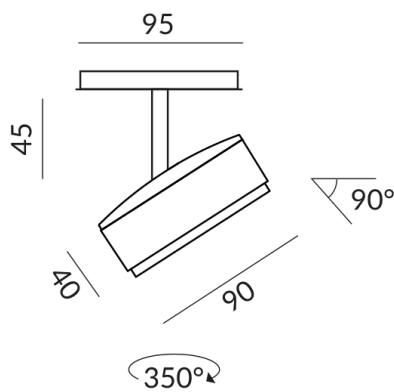

TUTO II spotlights

TUTO II SPOT 110° ALL-IN

714093wg
LED
Dimmable
€249.00

Available, delivery time: 7 days

Body Color
white, inside gold

Angle
110°

Systems
ALL-IN 230V track

Technical specifications

Body color
white, inside gold

Primary connection voltage
230 Volt

Dimmable
Phasenabschnitt (C)

Input power
10 Watt

Light color
2700 K

LED luminous flux
800 lm

Color rendering index
CRI 90

Safety class
2