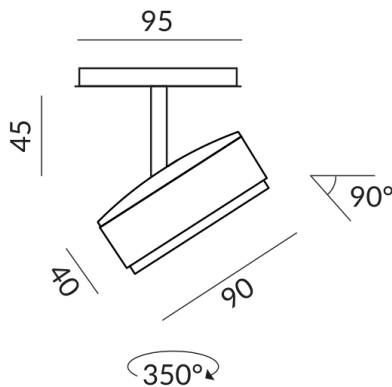

TUTO II spotlights

TUTO II SPOT 110° ALL-IN

714091sg
LED
Dimmable
€249.00

detail.deliveryTimeAvailable2

Body Color
black, inside gold

Systems
ALL-IN 230V track

Angle
110°

Technical specifications

Body color
black, inside gold

Primary connection voltage
230 Volt

Dimmable
Phasenabschnitt (C)

Input power
10 Watt

Light color
2700 K

LED luminous flux
800 lm

Color rendering index
CRI 90

Safety class
2