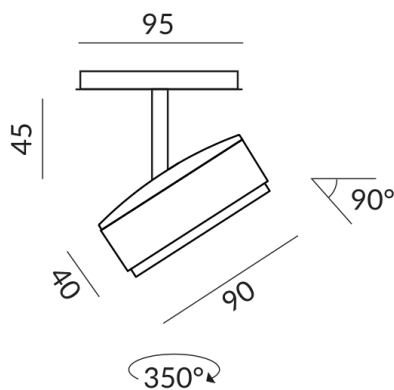

TUTO II spotlights

TUTO II SPOT 110° ALL-IN

714091gr
LED
Dimmable
€229.00

Available, delivery time: 7 days

Body Color
painted grey

Systems
ALL-IN 230V track

Angle
110°

Technical specifications

Body color
painted grey

Primary connection voltage
230 Volt

Dimmable
Phasenabschnitt (C)

Input power
10 Watt

Light color
2700 K

LED luminous flux
800 lm

Color rendering index
CRI 90

Safety class
2