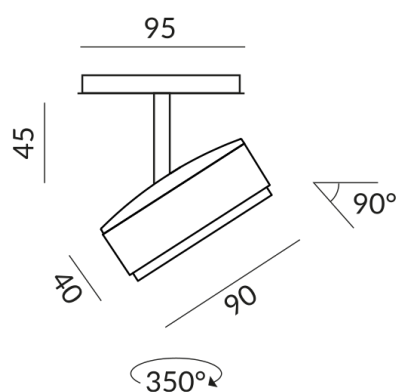

TUTO II spotlights

TUTO II SPOT 40° ALL-IN

714090sw
LED
Dimmable
€239.00

Available, delivery time: 7 days

Body Color
painted black

Systems
ALL-IN 230V track

Angle
40°

Technical specifications

Body color
painted black

Primary connection voltage
230 Volt

Dimmable
Phasenabschnitt (C)

Input power
10 Watt

Light color
2700 K

LED luminous flux
800 lm

Color rendering index
CRI 90

Safety class
2