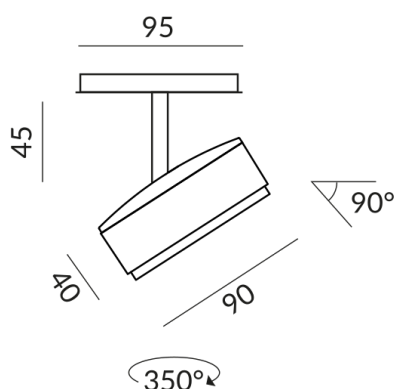

TUTO II spotlights

TUTO II SPOT 40° ALL-IN

714090sg
LED
Dimmable
Price €259.00 incl. VAT

Angle
40°

Systems
ALL-IN 230V track

Body Color
outside black, inside gold

Technical specifications

Body color
outside black, inside gold

Primary connection voltage
230 Volt

Dimmable
Phasenabschnitt (C)

Input power
10 Watt

Light color
2700 K

LED luminous flux
800 lm

Color rendering index
CRI 90

Safety class
2

Ingress protection
IP20