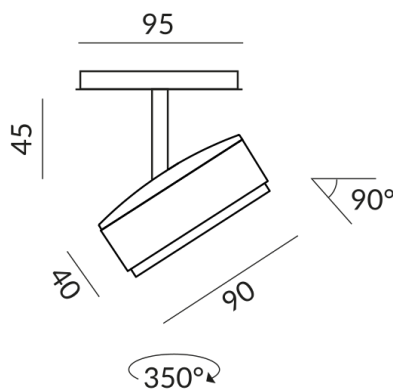

# TUTO II spotlights

TUTO II SPOT 40° ALL-IN

714090sg  
LED  
Dimmable  
€259.00

Available, delivery time: 7 days

**Body Color**  
outside black, inside gold

**Systems**  
ALL-IN 230V track

**Angle**  
40°

## Technical specifications

**Body color**  
outside black, inside gold

**Primary connection voltage**  
230 Volt

**Dimmable**  
Phasenabschnitt (C)

**Input power**  
10 Watt

**Light color**  
2700 K

**LED luminous flux**  
800 lm

**Color rendering index**  
CRI 90

**Safety class**  
2

**Ingress protection**  
IP20

**Weight**  
0.32 kg