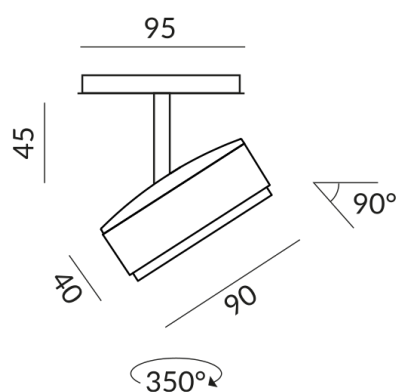

TUTO II spotlights

TUTO II SPOT 40° ALL-IN

714090gr
LED
Dimmable
€239.00

Available, delivery time: 7 days

Body Color
painted grey

Systems
ALL-IN 230V track

Angle
40°

Technical specifications

Body color
painted grey

Primary connection voltage
230 Volt

Dimmable
Phasenabschnitt (C)

Input power
10 Watt

Light color
2700 K

LED luminous flux
800 lm

Color rendering index
CRI 90

Safety class
2