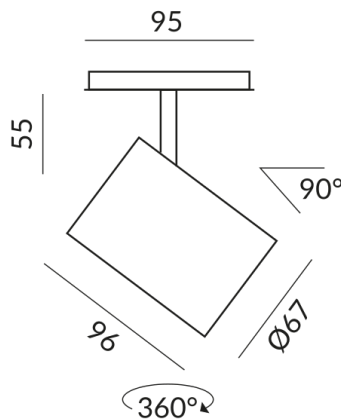

ACT II spotlights

ACT II 17° ALL-IN

714080ws
LED
17°
Dimmable
€289.00

Available, delivery time: 7 days

Body Color
painted white

Systems
ALL-IN 230V track

Angle
17°

Technical specifications

Body color
painted white

Primary connection voltage
230 Volt

Dimmable
Phasenabschnitt (C)

Input power
10 Watt

Light color
2700 K

LED luminous flux
800 lm

Color rendering index
CRI 90

Safety class
1