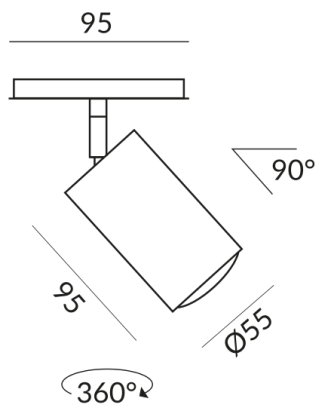

STAR 30-65° spotlights

STAR SPOT 30-65° ALL-IN

714070ws
LED
30°
Dimmable
Price €399.00 incl. VAT

Body Color
painted white

Systems
ALL-IN 230V track

Technical specifications

- Body color**
painted white
- Primary connection voltage**
230 Volt
- Dimmable**
Phasenabschnitt (C)
- Input power**
10 Watt
- Light color**
2700 K
- Option**
Optional 3000k
- LED luminous flux**
800 lm
- Color rendering index**
CRI 90
- Safety class**
1
- Ingress protection**
IP20
- Design**
BRUCK-Design