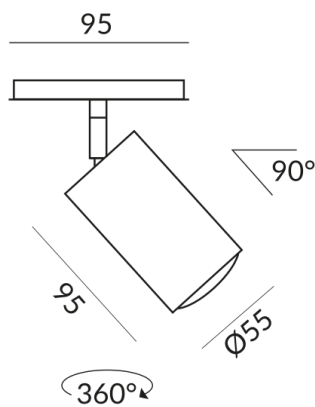

Body color

painted white

Primary connection voltage

230 Volt

Dimmable

Phasenabschnitt (C)

Input power

10 Watt