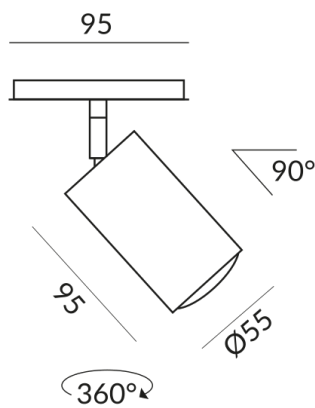

Technical specifications

Body color

Painted white

Primary connection voltage

230 Volt

Dimmable

Phasenabschnitt (C)

Input power

10 Watt

Light color

2700 K

Option

Optional 3000k

LED luminous flux

800 lm

Color rendering index

CRI 90

Safety class

1

Ingress protection

IP20

Weight

0.46 kg

Design

BRUCK-Design