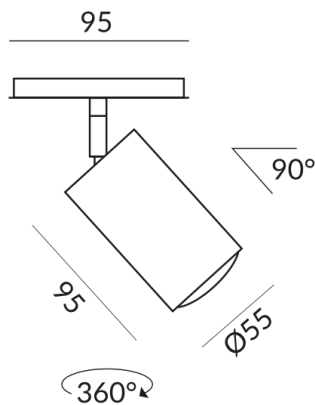

STAR 30-65° spotlights

STAR SPOT 30-65° ALL-IN

714070sw
LED
30°
Dimmable
€399.00

detail.deliveryTimeAvailable2

Body Color
painted black

Systems
ALL-IN 230V track

Light Color
2.700K

Technical specifications

Body color
painted black

Primary connection voltage
230 Volt

Dimmable
Phasenabschnitt (C)

Input power
10 Watt

Light color
2700 K

Option
Optional 3000k

LED luminous flux
800 lm

Color rendering index
CRI 90