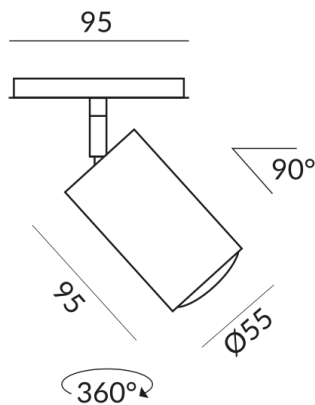

STAR 30-65° spotlights

STAR SPOT 30-65° ALL-IN

714070sw
LED
30°
Dimmable
€399.00

Available, delivery time: 7 days

Body Color
painted black

Systems
ALL-IN 230V track

Light Color
2.700K

Technical specifications

Body color
painted black

Primary connection voltage
230 Volt

Dimmable
Phasenabschnitt (C)

Input power
019d53eef6ac70bf8082e55c98f95455
Watt

Light color
2700 K

Option
Optional 3000k

LED luminous flux
800 lm

Color rendering index
CRI 90