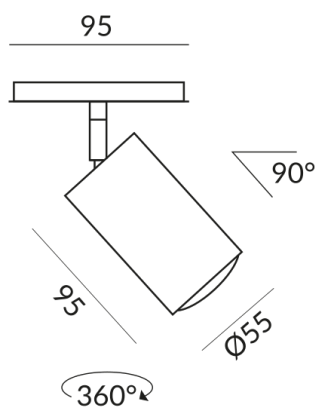

STAR 30-65° spotlights

STAR SPOT 30-65° ALL-IN, 10W, PC1,
2700K

714070sw
LED
30°
Dimmable
€399.00

Available, delivery time: 7 days

Body Color
painted black

Systems
ALL-IN 230V track

Light Color
2.700K

Assortment Status
Catalog item

Technical specifications

Body color
painted black

Primary connection voltage
230 Volt

Dimmable
Phasenabschnitt (C)

Input power
10 Watt

Light color
2700 K

Option
Optional 3000k

LED luminous flux
800 lm