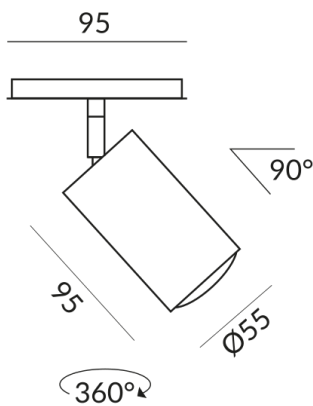

Technical specifications

Body color

painted black

Primary connection voltage

230 Volt

Dimmable

Phasenabschnitt (C)

Input power

10 Watt

Light color

2700 K

Option

Optional 3000k

LED luminous flux

800 lm

Color rendering index

CRI 90

Safety class

1

Ingress protection

IP20

Weight

0.46 kg

Design

BRUCK Werksdesign