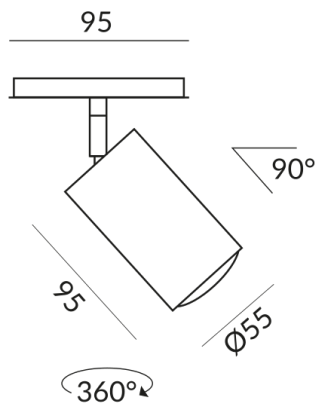

STAR 30-65° spotlights

STAR SPOT 30-65° ALL-IN, 10W, PC1,
3000K

714070sw-132

LED

Dimmable

€399.00

Available, delivery time: 7 days

Body Color

painted black

Systems

ALL-IN 230V track

Light Color

3.000K

Assortment Status

Catalog item

Technical specifications

Body color

painted black

Primary connection voltage

230 Volt

Dimmable

Phasenabschnitt (C)

Input power

10 Watt

Light color

2700 K

Option

Optional 3000k

LED luminous flux

800 lm

Color rendering index

CRI 90

Safety class

1

Ingress protection

IP20

Weight

0.46 kg

Design