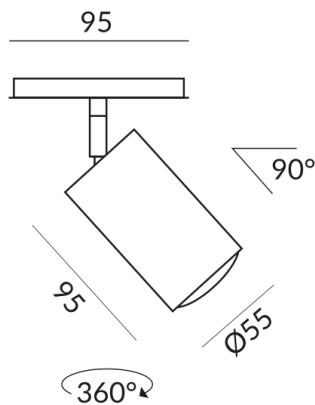

Technical specifications

Body color

matt chrome-plated / painted

Primary connection voltage

230 Volt

Dimmable

Phasenabschnitt (C)

Input power

10 Watt

Light color

2700 K

Option

Optional 3000k

LED luminous flux

800 lm

Color rendering index

CRI 90

Safety class

1

Ingress protection

IP20

Weight

0.46 kg

Design

BRUCK Werksdesign