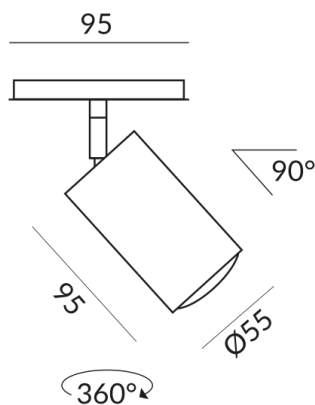

Technical specifications

Body color

matt chrome-plated / painted

Primary connection voltage

230 Volt

Dimmable

Phasenabschnitt (C)

Input power

10 Watt

Light color

2700 K

Option

Optional 3000k

LED luminous flux

800 lm

Color rendering index

CRI 90

Safety class

1

Ingress protection

IP20

Weight

0.46 kg

Design

BRUCK Werksdesign