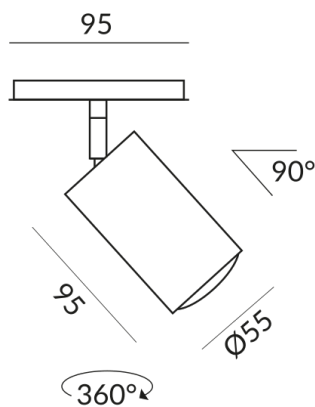

Safety class

1

Ingress protection

IP20

Weight

0.46 kg

Design

BRUCK Werksdesign