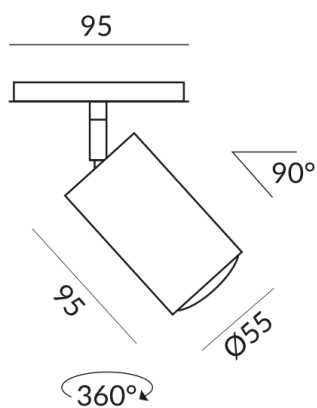

Catalog item

Technical specifications

Body color

chrome

Primary connection voltage

230 Volt

Dimmable

Phasenabschnitt (C)

Input power

10 Watt

Light color

2700 K

Option

Optional 3000k

LED luminous flux

800 lm