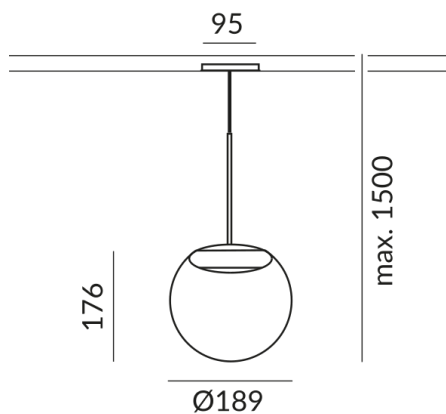

Technical specifications

Body color

painted white

Primary connection voltage

230 Volt

Dimmable

Phasenabschnitt (C)

Input power

12 Watt

Light color

2700 K

Option

Optional 3000k

LED luminous flux

950 lm

Color rendering index

CRI 90

Safety class

2

Ingress protection

IP20

Weight

1.22 kg

Design

Dirk Wortmeyer