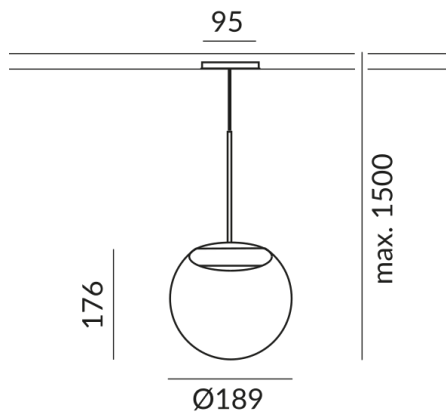

Body Color

champagner white

Technical specifications

Body color

champagner white

Primary connection voltage

230 Volt

Dimmable

Phasenabschnitt (C)

Input power

12 Watt

Light color

2700 K

Option

Optional 3000k

LED luminous flux