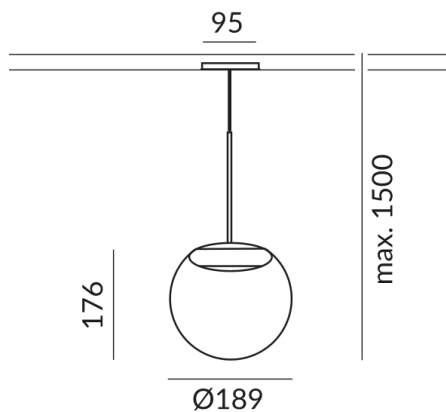

Technical specifications

Body color

painted black

Primary connection voltage

230 Volt

Dimmable

Phasenabschnitt (C)

Input power

12 Watt

Light color

2700 K

Option

Optional 3000k

LED luminous flux

950 lm

Color rendering index

CRI 90

Safety class

2

Ingress protection

IP20

Weight

1.22 kg

Design

Dirk Wortmeyer