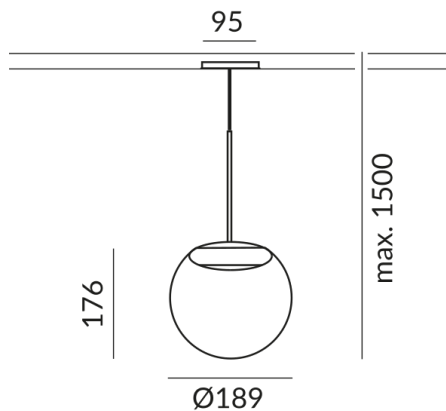

BLOP MOLL

pendant lights

BLOP MOLL ALL-IN, 12W, PC2, 2700K, D:
190mm

714053sw
LED
Dimmable
€569.00

Available, delivery time: 4 weeks

Systems

ALL-IN 230V track

Bulb Type

AC-LED

Body Color

painted black

Light Color

2.700K

Technical specifications

Body color

painted black

Primary connection voltage

230 Volt

Dimmable

Phasenabschnitt (C)

Input power

12 Watt

Light color

2700 K

Option

Optional 3000k

LED luminous flux

950 lm

Color rendering index

CRI 90

Safety class

2

Ingress protection

IP20

Weight

1.22 kg

Design