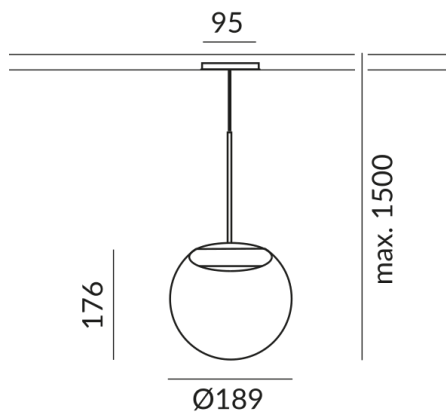

Technical specifications

Body color

matt chrome-plated / painted

Primary connection voltage

230 Volt

Dimmable

Phasenabschnitt (C)

Input power