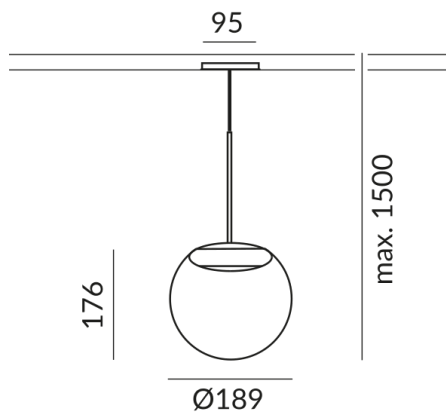

Technical specifications

Body color

chrome

Primary connection voltage

230 Volt

Dimmable

Phasenabschnitt (C)

Input power

12 Watt

Light color

2700 K

Option

Optional 3000k

LED luminous flux

950 lm

Color rendering index

CRI 90

Safety class

2

Ingress protection

IP20

Weight

1.22 kg