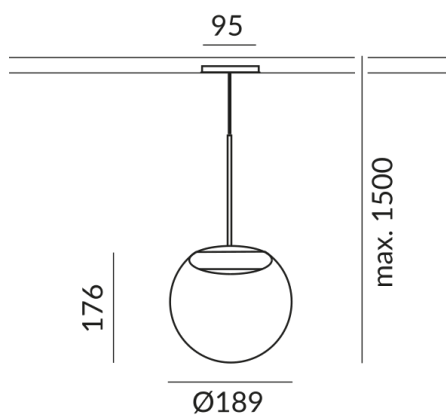

2.700K

Technical specifications

Body color

chrome

Primary connection voltage

230 Volt

Dimmable

Phasenabschnitt (C)

Input power

12 Watt

Light color

2700 K

Option

Optional 3000k

LED luminous flux

950 lm

Color rendering index

CRI 90

Safety class

2

Ingress protection

IP20

Weight

1.22 kg