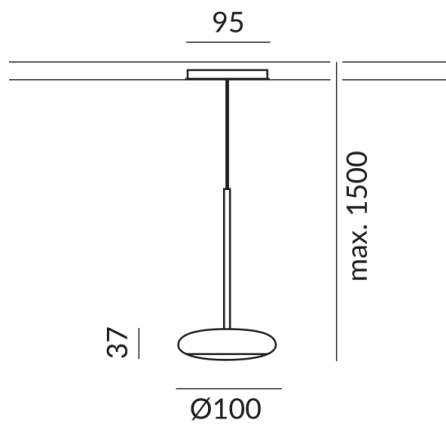

Weight

0.46 kg