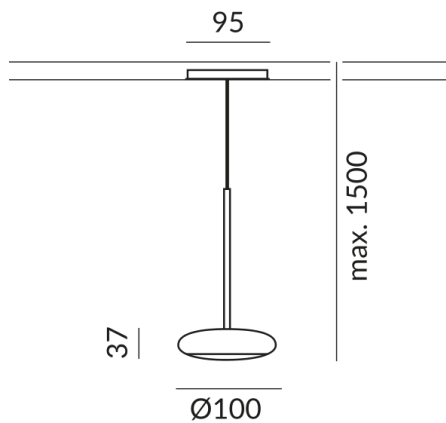

Light Color

2.700K

Technical specifications

Body color

chrome

Primary connection voltage

230 Volt

Dimmable

Phasenabschnitt (C)

Input power

12 Watt

Light color

2700 K

Option

Optional 3000k

LED luminous flux