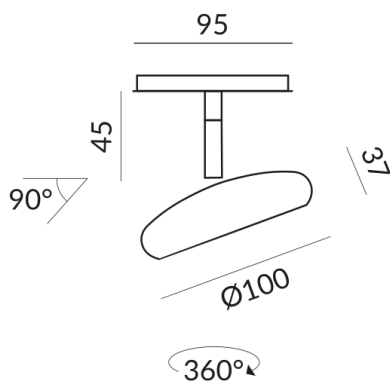

Light Color

2.700K

Technical specifications

Body color

painting black

Primary connection voltage

230 Volt

Dimmable

Phasenabschnitt (C)

Input power

12 Watt

Light color

2700 K

Option

Optional 3000k

LED luminous flux

950 lm

Color rendering index

CRI 90

Safety class

2

Ingress protection

IP20

Weight

0.4 kg